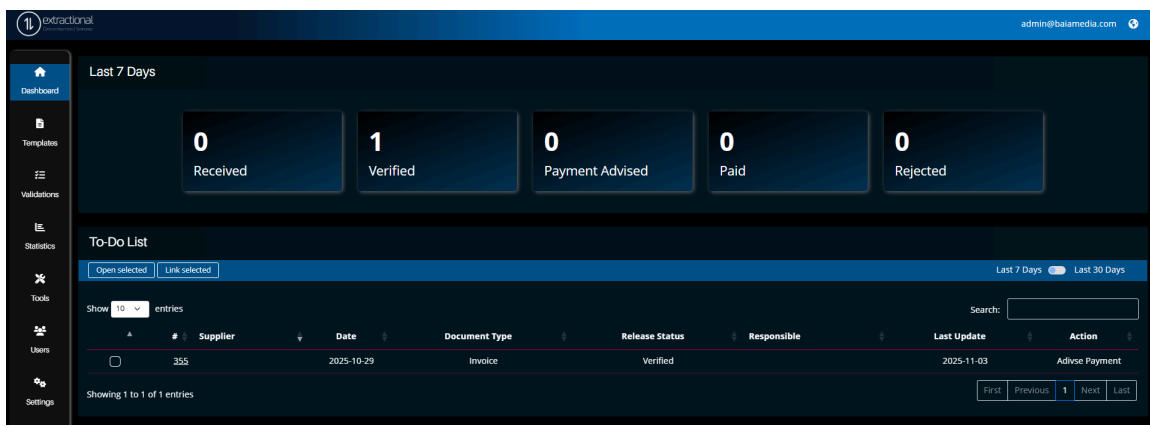

System Overview-Dashboard

English

© 2025 Extractional · v1.0

Version: v2.0

Dashboard

The dashboard is the first page that you will interact with when using the application. The main goal of this application is to give you a general idea of what actions need to be done in the system together with to-do list.

Statistical cards

The statistical cards can be found on the top the Dashboard page. It provides the user a overall system status over the last 7 days.

Todo list

The Todo list provides the user a list of all the documents received in the last 7 or 30 days in the system and tells the user what action needs to be done for each document.